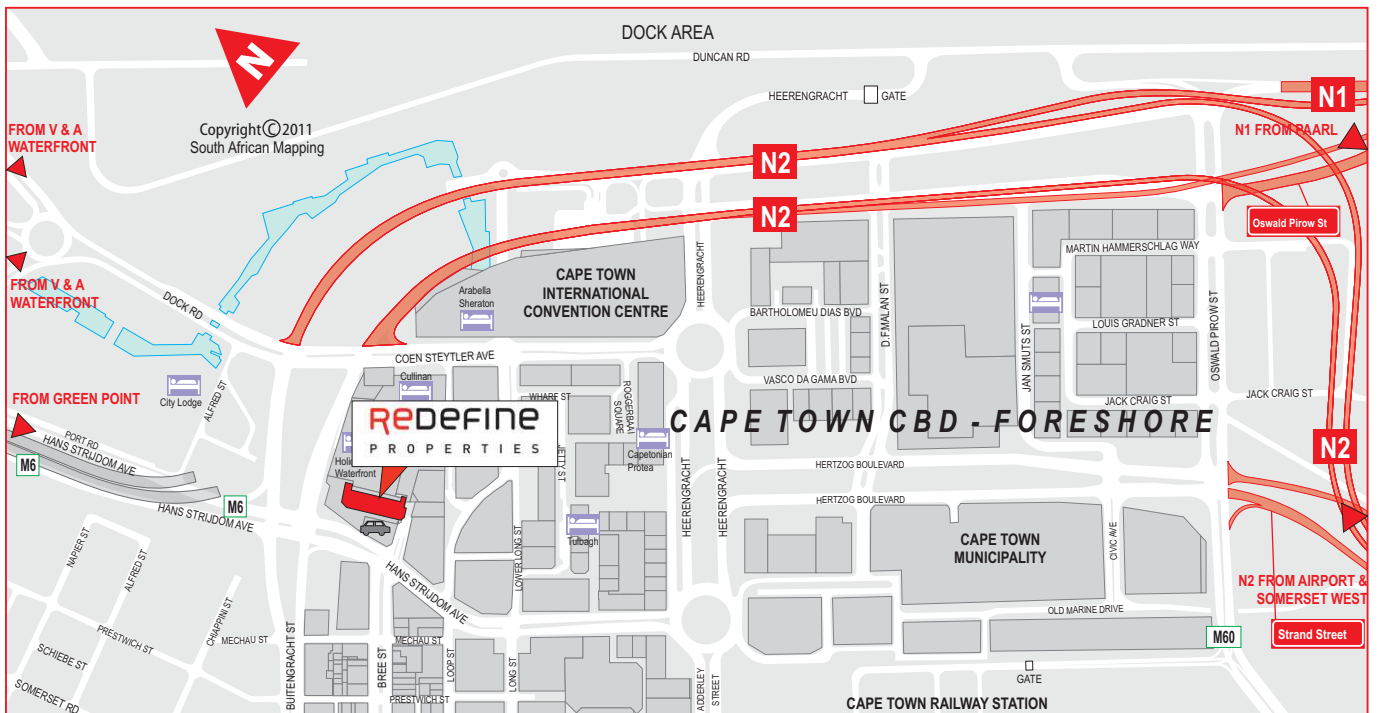

Redefine Properties Cape Town,
 The Spearhead, 42 Hans Strijdom Ave, Foreshore, Cape Town 8001

1 From Cape Town International Airport

Follow the Airport Exit signs on to the Airport Approach Rd. Drive 1.6km.
Merge onto the N2 highway via the ramp to Cape Town. Drive 17km to the end of the highway.
Continue straight on Buitengracht St for 230m
Turn left into Hans Strijdom Ave.
Turn first left into The Spearhead access road.
Turn first left into the public car park in front of The Spearhead.

2 From N1 Highway (from Durban Rd / Willie van Schoor Ave interchange)

Follow signs for Cape Town. Drive approx. 20km
Keep right at the fork following signs to Sea Point / Waterfront.
Merge on to N2 highway. Drive 1.6km to the end of the highway.
Continue straight on Buitengracht St for 230m
Turn left into Hans Strijdom Ave.
Turn first left into The Spearhead access road.
Turn first left into the public car park in front of The Spearhead.