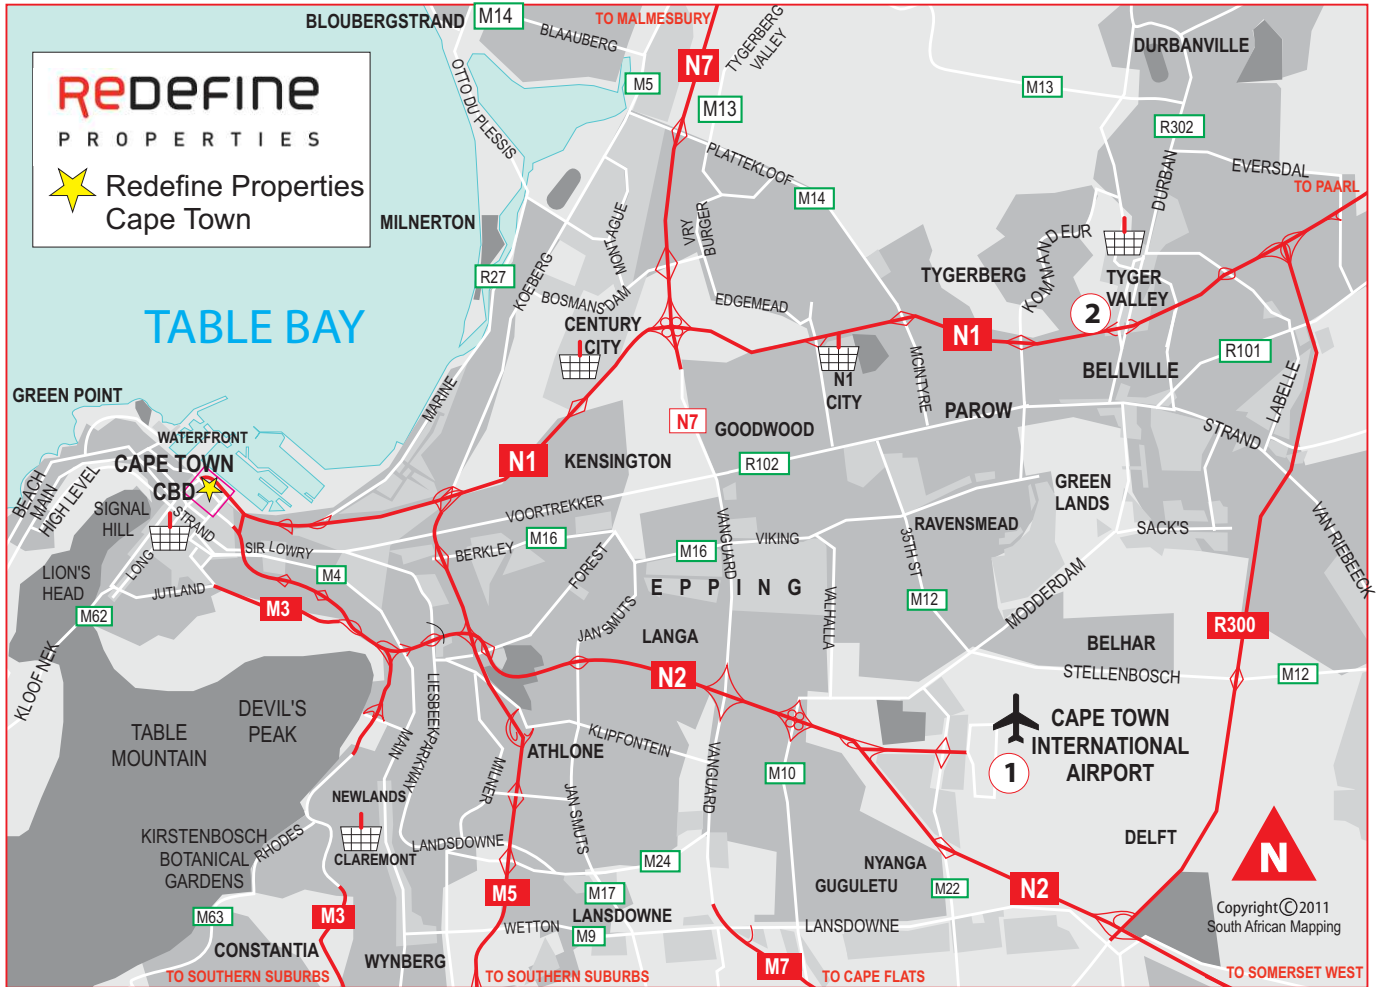

Redefine Properties Cape Town,
 The Spearhead, 42 Hans Strijdom Ave, Foreshore, Cape Town 8001

1 From Cape Town International Airport

Follow the Airport Exit signs on to the Airport Approach Rd. Drive 1.6km.
Merge onto the N2 highway via the ramp to Cape Town. Drive 17km to the end of the highway.
Continue straight on Buitengracht St for 230m
Turn left into Hans Strijdom Ave.
Turn first left into The Spearhead access road.
Turn first left into the public car park in front of The Spearhead.

2 From N1 Highway (from Durban Rd / Willie van Schoor Ave interchange)

Follow signs for Cape Town. Drive approx. 20km
Keep right at the fork following signs to Sea Point / Waterfront.
Merge on to N2 highway. Drive 1.6km to the end of the highway.
Continue straight on Buitengracht St for 230m
Turn left into Hans Strijdom Ave.
Turn first left into The Spearhead access road.
Turn first left into the public car park in front of The Spearhead.