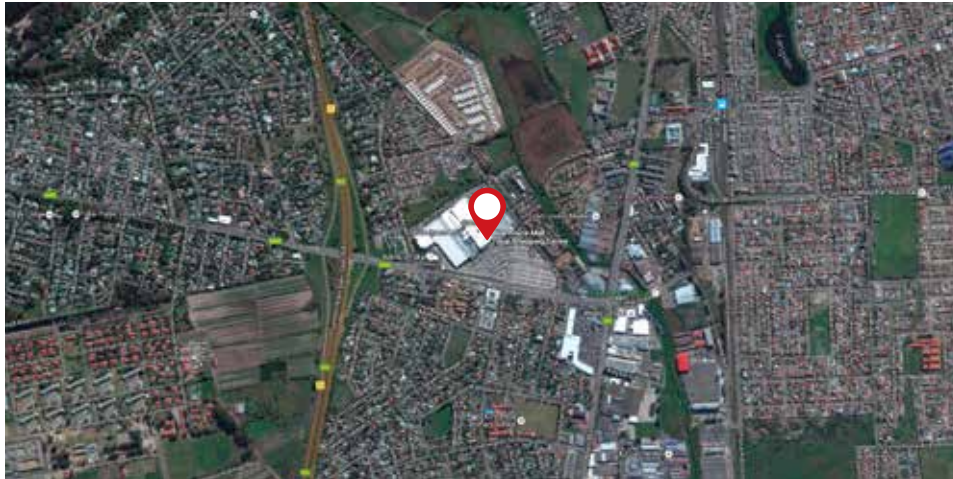

BLUE ROUTE MALL TOKAI, WESTERN CAPE

Blue Route Mall was established in the early 70s and has evolved and transformed into a modern 55 501m² centre. Situated in Tokai, Cape Town, at the foothills of the Constantiaberg, the contemporary glass architecture floods the centre with an abundance of natural light while inviting in the stunning lush-green scenery of the surrounding area.

STANLEY BUCKLE: TELEPHONE 021 713 2360
MOBILE 083 650 3834 | EMAIL STANLEYB@REDEFINE.CO.ZA

TENANTS

Blue Route Mall has four major anchor tenants, including retail giants Checkers Hyper and Woolworths, entertainment leader Ster-Kinekor with an 8-cinema complex, and the large national fashion house Edgars. Other popular fashion houses include Truworths, Mr Price and Foschini as well as unique fashion brands like Forever New and Old Khaki. The mall also offers one-of-a-kind speciality stores such as King Cake, Outdoor & Velocity and Queen of Steel. There is a wide selection of eateries for every occasion and taste, including top restaurant chains, a modern food court with an assortment of popular fast food outlets and boutique coffee shops. Blue Route Mall has a complete banking offering including Absa, African Bank, Bidvest Bank, Capitec Bank, FNB, Nedbank and Standard Bank, plus several ATMs and self-service terminals throughout the mall.

TOTAL TENANTS: OVER 120 | ANCHOR TENANTS: CHECKERS HYPER, WOOLWORTHS, EDGARS, STER-KINEKOR

LOCATION

16 TOKAI ROAD, TOKAI, 7945

Blue Route Mall is located in the Tokai residential suburb, situated at the Constantiaberg foothills. Conveniently located just off the M3, Blue Route Mall is just 10 minutes from Claremont and 20 minutes from the city centre.